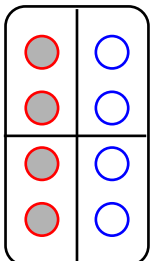

SPECIAL QUAD COIL - Rotary 5 way switch 8-conductor

1 - JAZZ BASS
bridge side

2 - JAZZ BASS
neck side

3 - PRECISION

4 - HUMBUCKER
parallel

5 - HUMBUCKER
serie

SOUTH (bridge side)

NORTH (neck side)