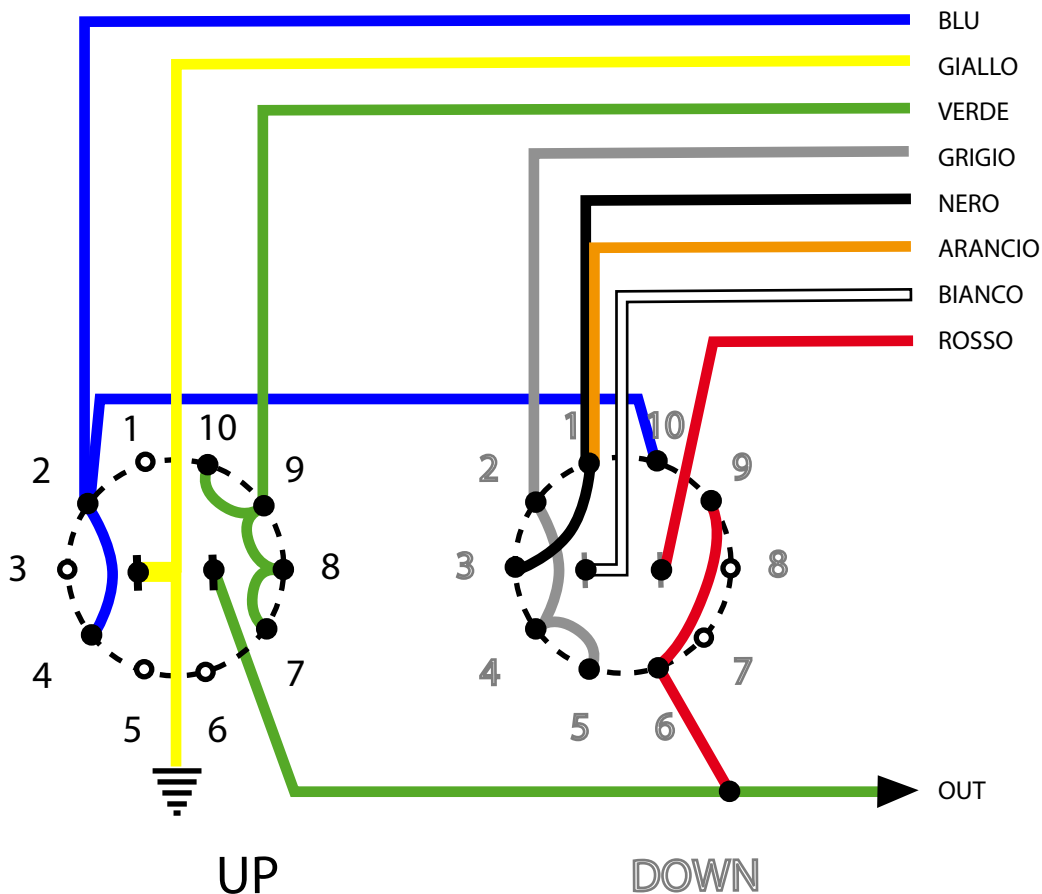

SPECIAL QUAD COIL - Rotary 5 way switch 8-conductor

1 - JAZZ BASS
bridge side

2 - JAZZ BASS
neck side

3 - PRECISION

4 - HUMBUCKER
parallel

5 - HUMBUCKER
serie

SOUTH (bridge side)

NORTH (neck side)