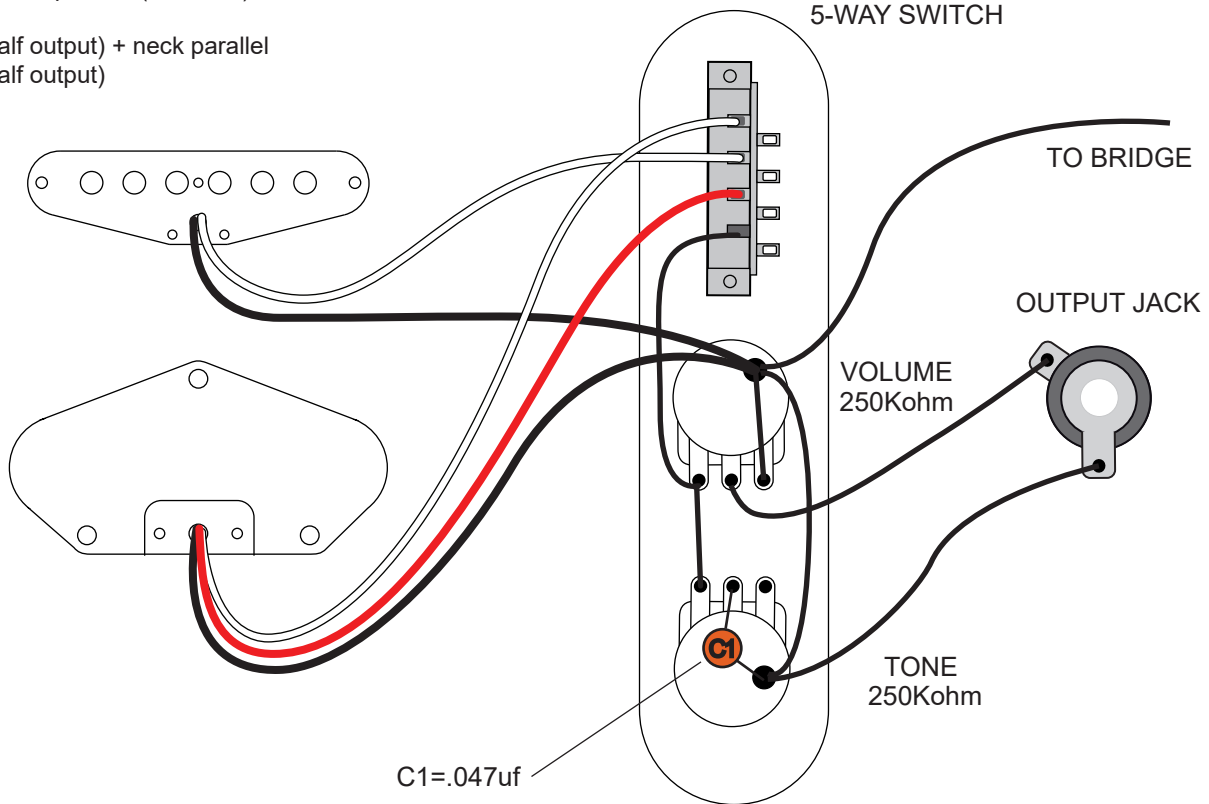

POSITION

- 1 - bridge (full output)
- 2 - bridge + neck parallel (standard)
- 3 - neck
- 4 - bridge (half output) + neck parallel
- 5 - bridge (half output)

C1=.047uf

SINGLE COIL+SINGLE COIL TAP
Volume, Tone, 5-way switch